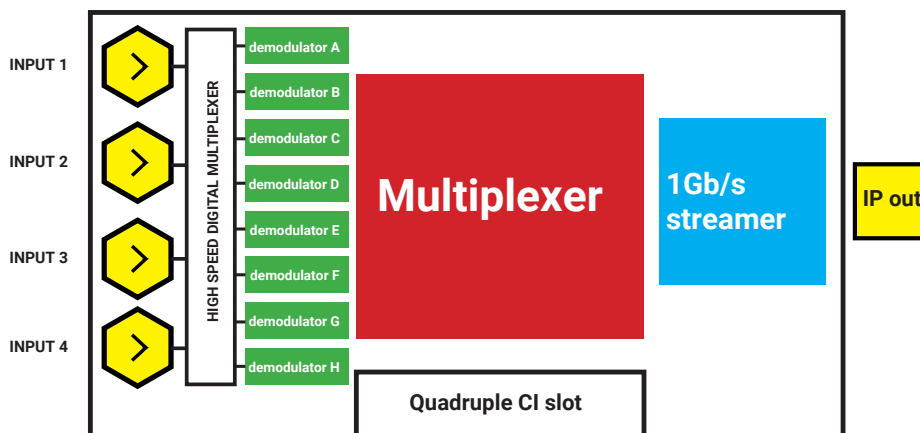

RMIPT

- 1 input and 1 loop out
- 8 DVBT/T2/C tuners
- 64 encrypted (DRM Lynk) SPTS/MPTS over IP
- Very compact module
- Made in Belgium

RMIP

RMIPCI4

RMIPT

SCHEMATICS RMIPCI4

*Specifications, descriptions and photographs are subject to change without notice.

*The products comply with the requirements of the CE mark. The declaration of conformity is available upon request.

TECHNICAL SPECIFICATIONS:

INPUT - RMIP/RMIPCI4		
SAT inputs (x4) (wide band capture)	Frequency	950-2150 MHz
	Input level	-70 dBm to -5 dBm
	LNB supply	13/18V - Tone - DiSEqC - dCss - SCR (300mA each input)
Demodulators (x8)		
DVB-S	Modulation - symbol rate	1...45 MSps
	System	QPSK
DVB-S2	Modulation - symbol rate	1...45 MSps
	System	QPSK, 8PSK, 16APSK, 32APSK, CCM, ACM, VCM, Single transport stream, Multiple transport stream Generic Stream Encapsulation
DVB-S2X	System	QPSK, 8PSK, 8APSK-L, 16APSK, 16APSK-L, 32APSK, 32APSK-L, 64APSK, 64APSK-L
INPUT - RMIPT		
Input / Loop out		1/1
Loop out loss	dB	0
Number of tuners/receivers		8
DVBT/T2 reception		
Input frequency	MHz	110-862
Input level	dBuV	33-88
Constellation - Mode		QPSK, 16, 64, 256QAM 1K, 2K, 4K, 8K, 16L, 32K
DVBC reception	Modulation - symbol rate	1...45 MSps
Input frequency	MHz	42-1002
Constellation - Mode	- / MHz	QPSK, 16, 32, 64, 128, 256 QAM / 6, 7, 8
Symbol rate	MSps	1-7.2
Supported annexes		A and C
ENCRYPTION		
CAS Server interface		Simulcrypt ETSI TS 103 197
Data Encryption		AES-CBC 128 without padding
IP OUTPUT		
Standard		Ethernet 1000base-T
Programs count		Up to 64 SPTS (single transport stream) / MPTS (multiple transport stream)
Protocol		UDP/RTP (TTL & Qos configurable) SDP/SAP
IP configuration		Fixed or DHCP
IP addressing		Unicast - multicast
DECRYPTION		