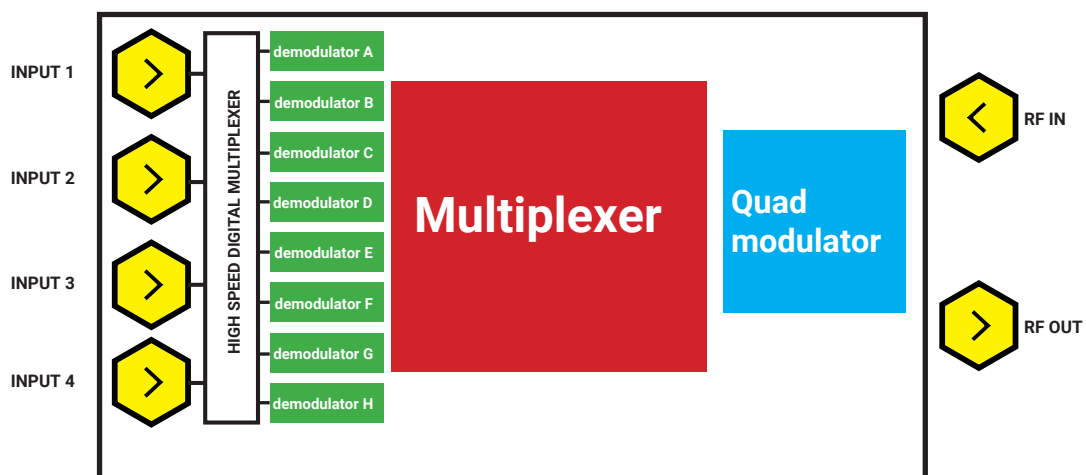

3RRM94 : 3RACK + RM94

ANTTRON

COMPACT HEADEND : 4 INPUTS - 8 SATELLITE RECEIVERS - QUAD COFDM/QAM MODULATOR

- Four full band tuners, SCR-dCcss compatible
- Each input can feed 8 demodulators
- 8 x DVBS/S2/S2X/multistream demodulators
- Biss Decryption
- One COFDM/QAM quad modulator (DVBT/C)
- Very compact module
- Made in Belgium

TECHNICAL SPECIFICATIONS:

INPUT		
SAT inputs (x4) (wide band capture)	Frequency	950-2150 MHz
	Input level	-70 dBm to -5 dBm
	LNB supply	13/18V - Tone - DiSeqC (300mA each input)
Dmodulators (x8)		
DVB-S	Modulation - symbol rate	1....45 MSps
	System	QPSK
DVB-S2	Modulation - symbol rate	1....45 MSps
	System	QPSK, 8PSK, 16APSK, 32APSK, CCM, ACM, VCM, Single transport stream, Multiple transport stream Generic Stream Encapsulation
DVB-S2X	System	QPSK, 8PSK, 8APSK-L, 16APSK, 16APSK-L, 32APSK, 32APSK-L, 64APSK-K, 64APSK-L
OUTPUT		
	Number of channels	4 adjacent
	Output level	> 90 dBμV (adjustable in DTViface)
	Insertion loss	< 2 dB
DVBT/COFDM	Output frequency	170-230 MHz + 470-862 MHz
	FEC	1/2, 2/3, 3/4, 5/6, 7/8
	Guard Interval	1/4, 1/8, 1/16, 1/32
	Mode - MER	2K - > 35 dB
DVBC/QAM	Output frequency	50-862 MHz
	Constellation	16,32,64,128,256 QAM (EN 300 429)
	Symbol Rate	4 - 6.96 Mb/s
	MER	> 39 dB
DVB Processing		TsID, NIT version, ONID, NID, Network Name, LCN
CONSUMPTION		
		< 25 Watt

DTVIFACE SNAPSHOT

DTVIFACE 281 - ANTRON(c) - setup 500 - (USB)

Inputs CAM Outputs Status Demod. T°: 28 °C

Enabled Input: 22kHz Polarity: Discseq switch: Power: CN: -22.26 dBm 15.10 dB

Standard: BIS Freq. (MHz): Symbol rate: Gold code: Sub stream ID: AUTO 2133 29500 Gold 50416 6